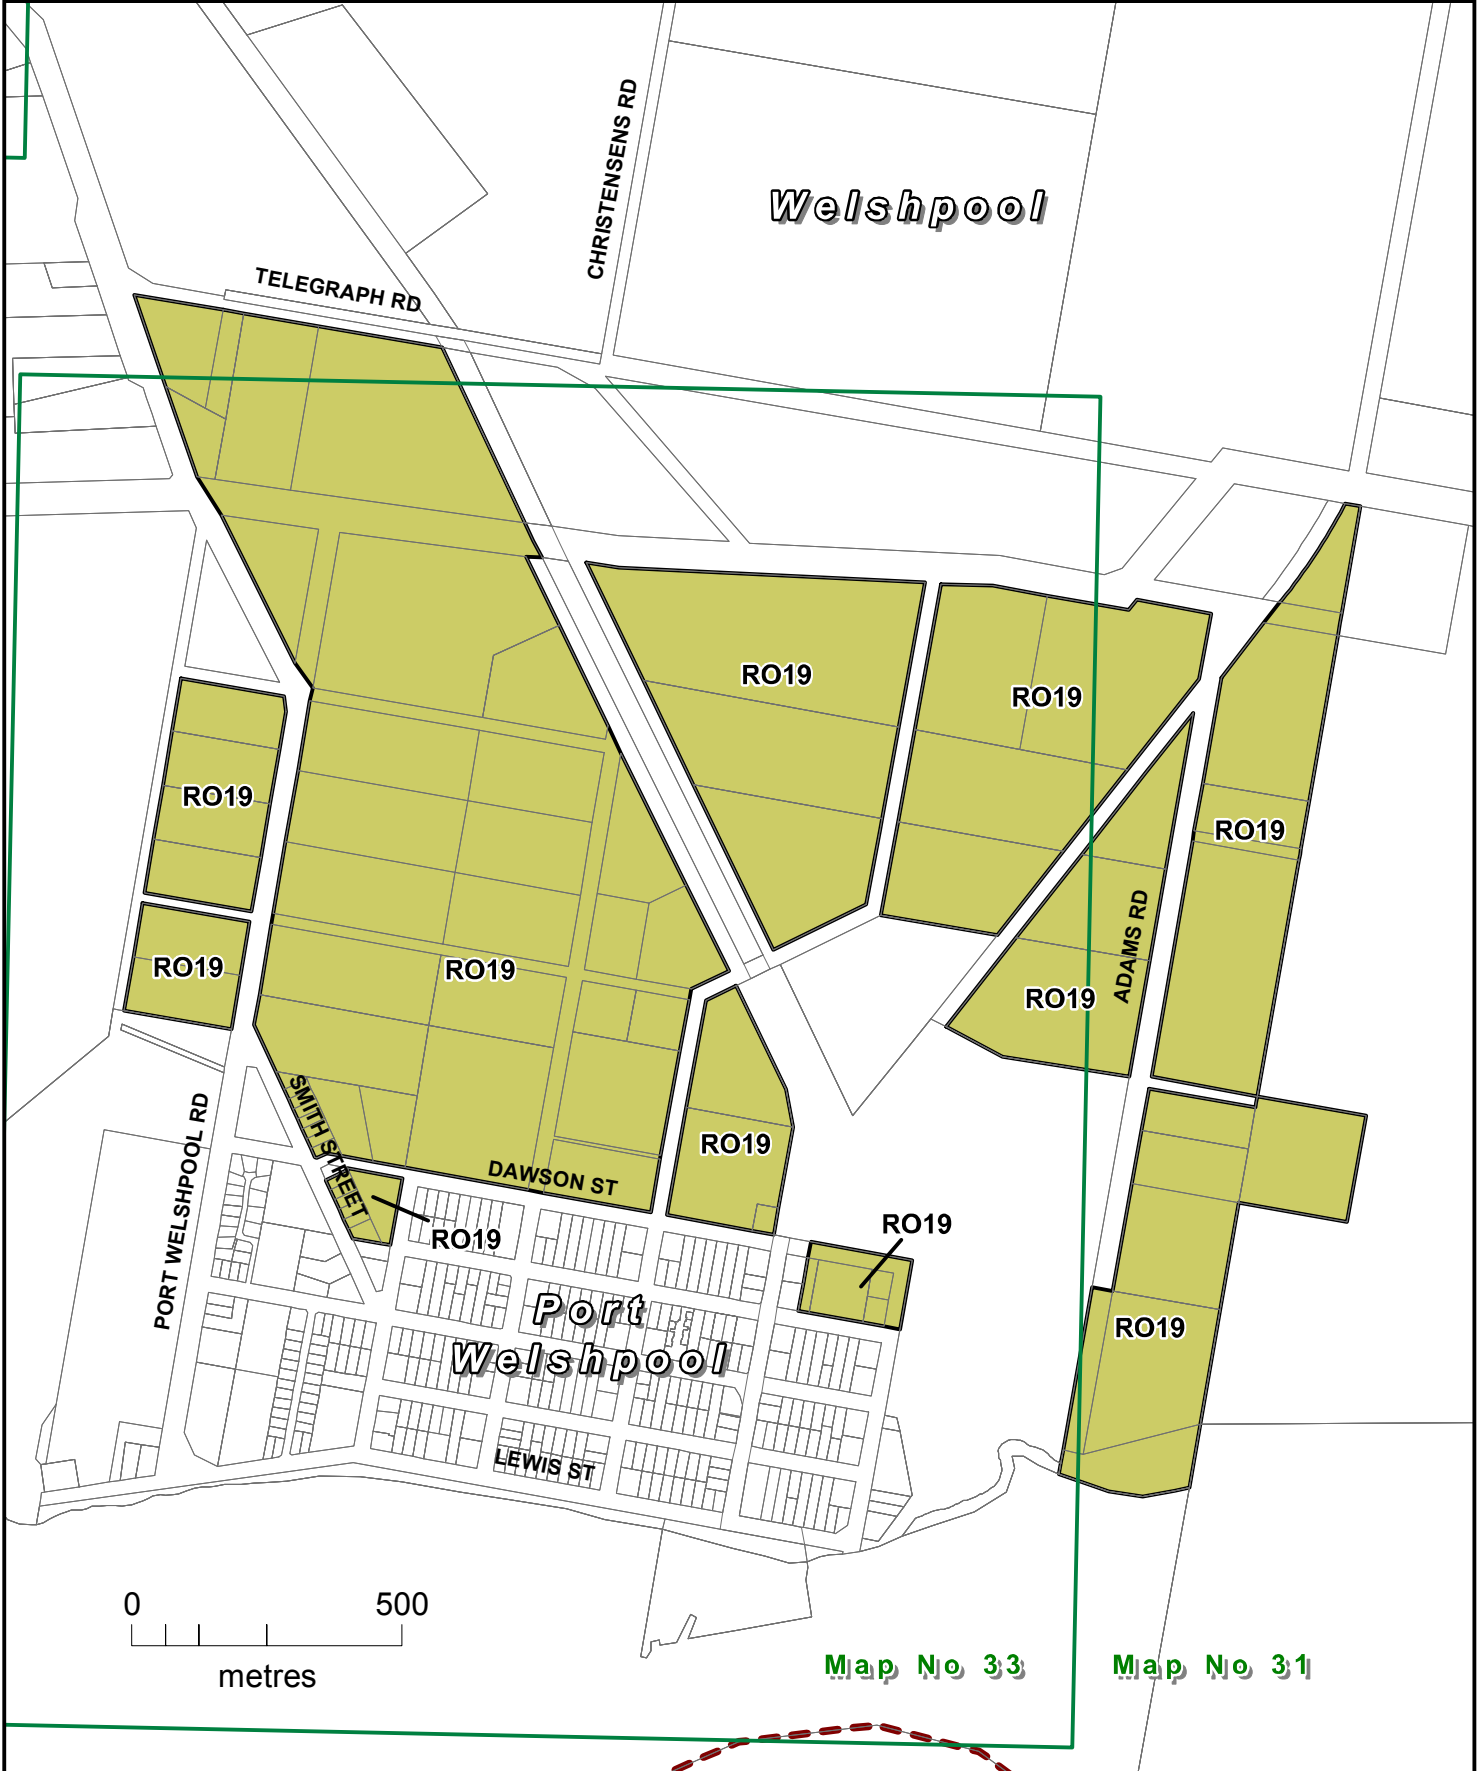

LEGEND

Part of Planning Scheme Map 26RO

R016 RESTRUCTURE OVERLAY - SCHEDULE 16

AMENDMENT C114

LEGEND

R017 RESTRUCTURE OVERLAY - SCHEDULE 17

Part of Planning Scheme Map 8RO

AMENDMENT C114

LEGEND

Part of Planning Scheme Map 31RO

R018 RESTRUCTURE OVERLAY - SCHEDULE 18

AMENDMENT C114

LEGEND

R019 RESTRUCTURE OVERLAY - SCHEDULE 19

Part of Planning Scheme Maps 31RO & 33RO

AMENDMENT C114

LEGEND

Part of Planning Scheme Map 18RO

RO20 RESTRUCTURE OVERLAY - SCHEDULE 20

AMENDMENT C114

LEGEND

R021 RESTRUCTURE OVERLAY - SCHEDULE 21

Part of Planning Scheme Maps 18RO & 21RO

AMENDMENT C114