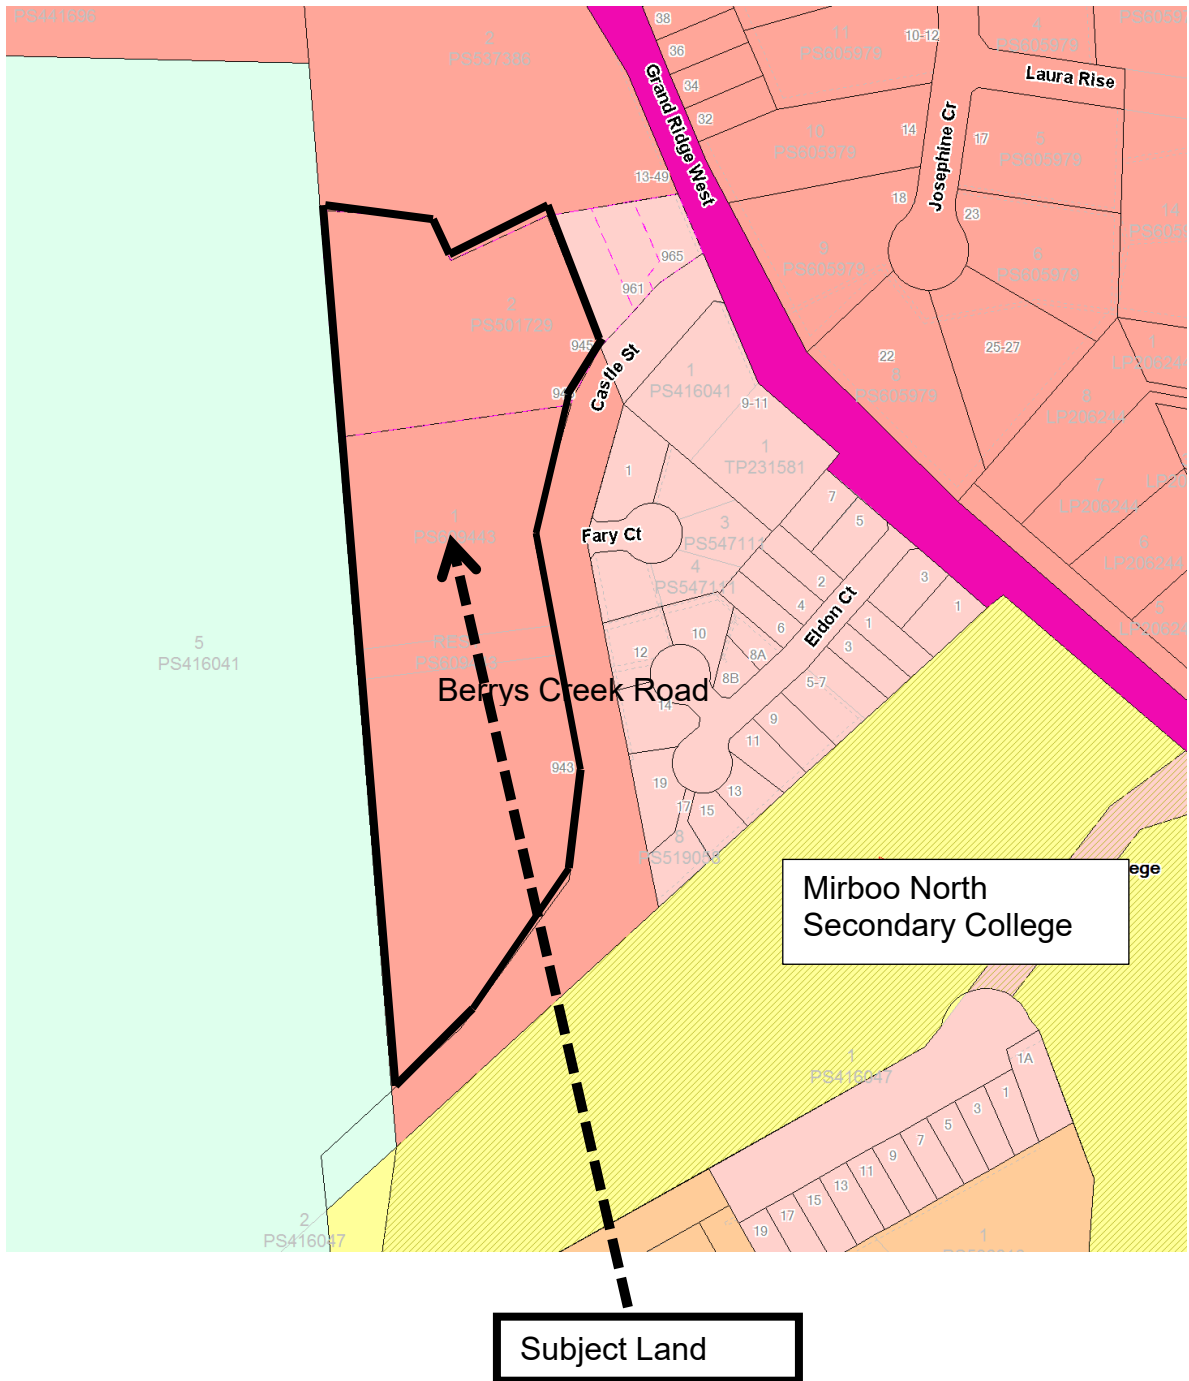

Locality Plan and Current Zoning – Mirboo North

ZONE KEY

Low Density Residential

Public Use Zone

General Residential Zone 1

Farming Zone

**Attachment 1 (Continued)
Mirboo North Framework Plan**

Note: This plan is based on the Mirboo North Structure Plan 2004. The Structure Plan is currently under review (Mirboo North Structure Plan Refresh). The proposed recommendations for the subject land have not changed.