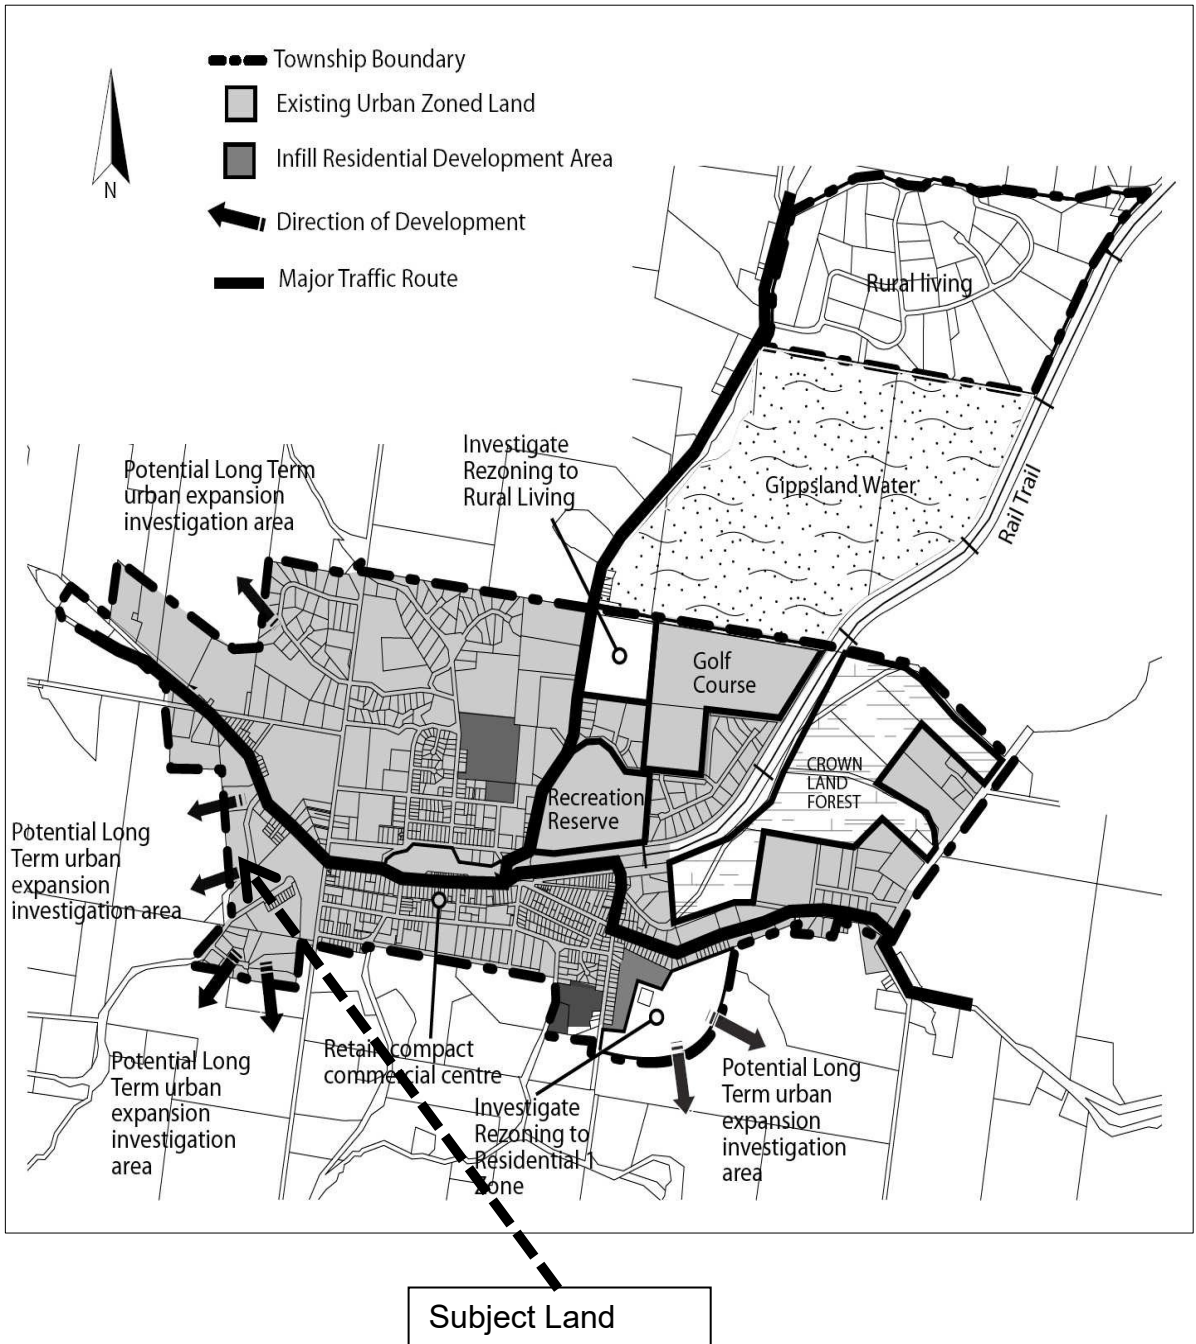

Locality Plan and Current Zoning – Mirboo North

ZONE KEY

Low Density Residential

Public Use Zone

General Residential Zone 1

Farming Zone

**Attachment 1 (Continued)
Mirboo North Framework Plan**

Note: This plan is based on the Mirboo North Structure Plan 2004. The Structure Plan is currently under review (Mirboo North Structure Plan Refresh). The proposed recommendations for the subject land have not changed.