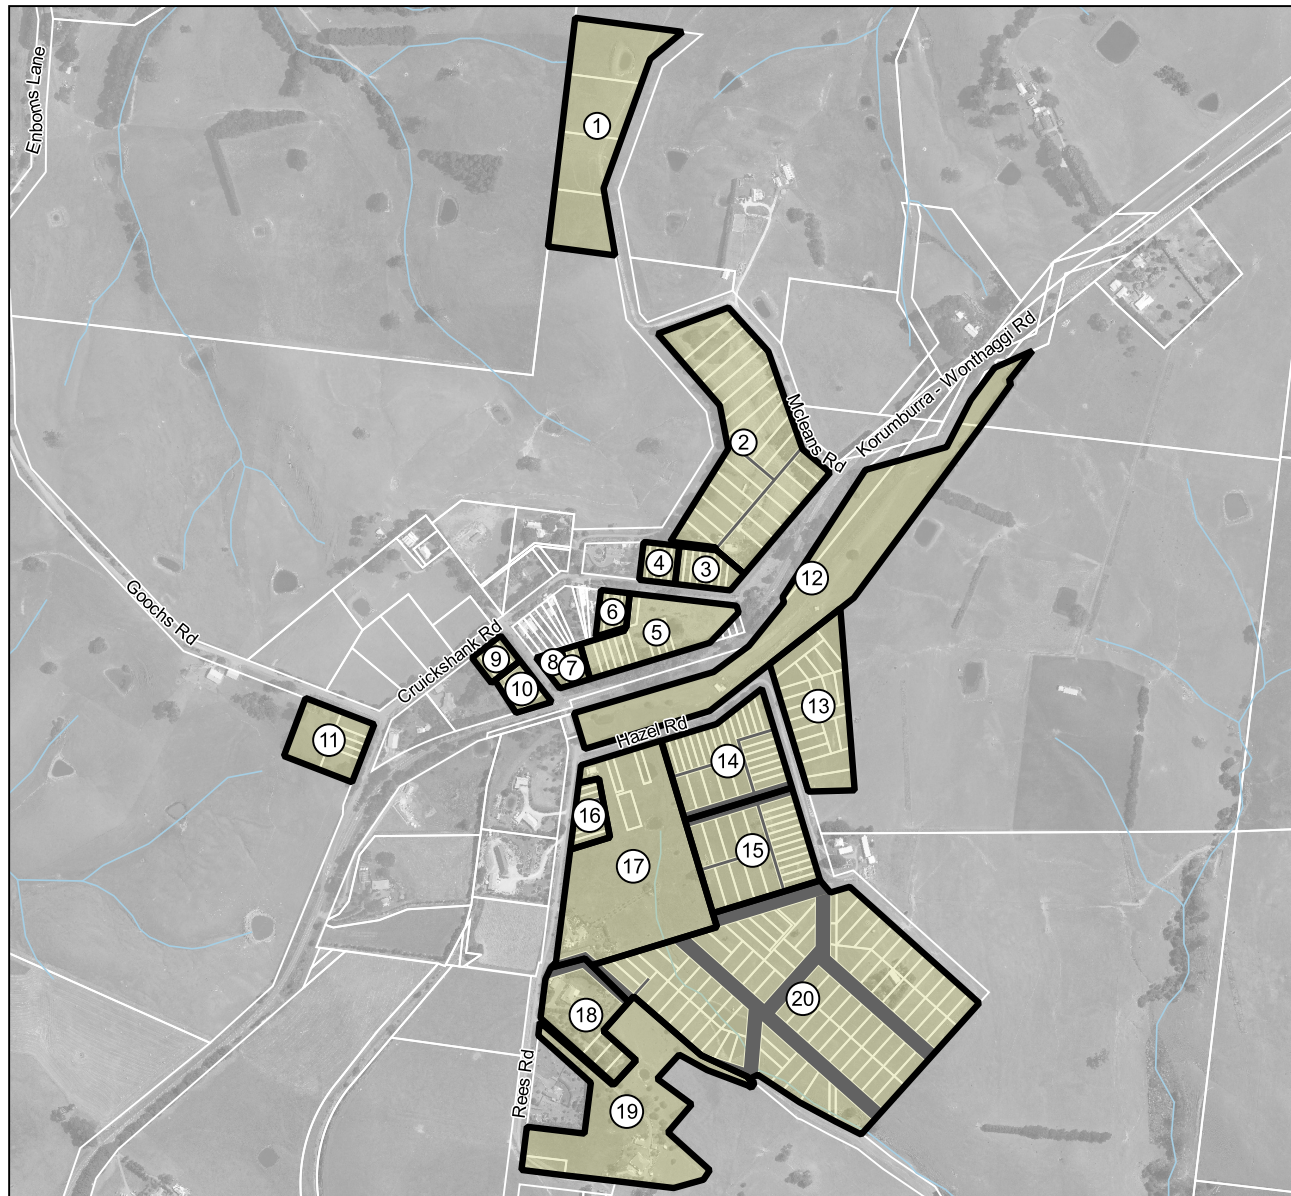

Figure 7

Jumbunna Restructure Plan

South Gippsland
Shire Council

Legend

- Restructure Lot
- Road Reserve to be included in Lot

Data Source
Vicmap as at February 2018
South Gippsland Shire Council