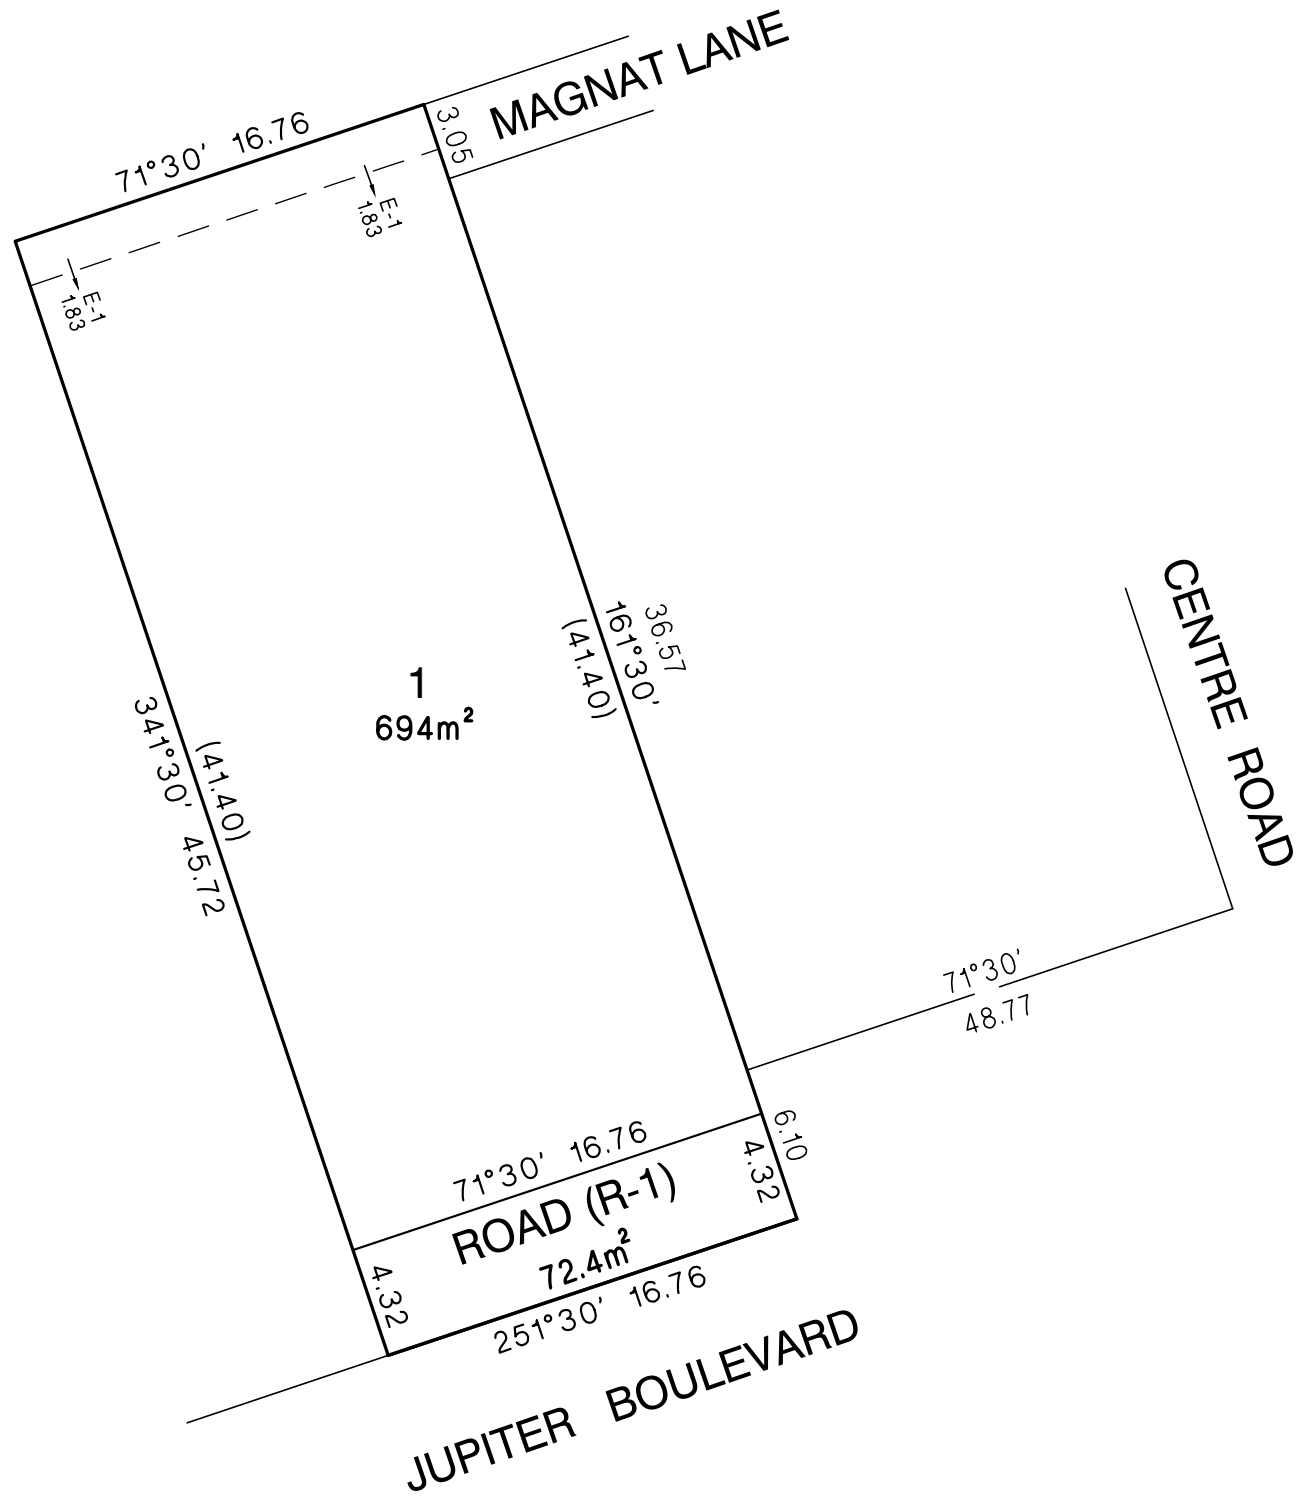

PS 908444B

71-73 McBride Avenue Wonthaggi Vic 3995
p: (03)5672 5117 e: dave@rasosurvey.com.au
52 Main Street Foster Vic 3960
p: (03)5682 2661 e: foster@rasosurvey.com.au

raso consulting surveyors

SCALE
1:250

ORIGINAL SHEET
SIZE: A3

SHEET 2

BENJAMIN THOMAS KING / VERSION 01