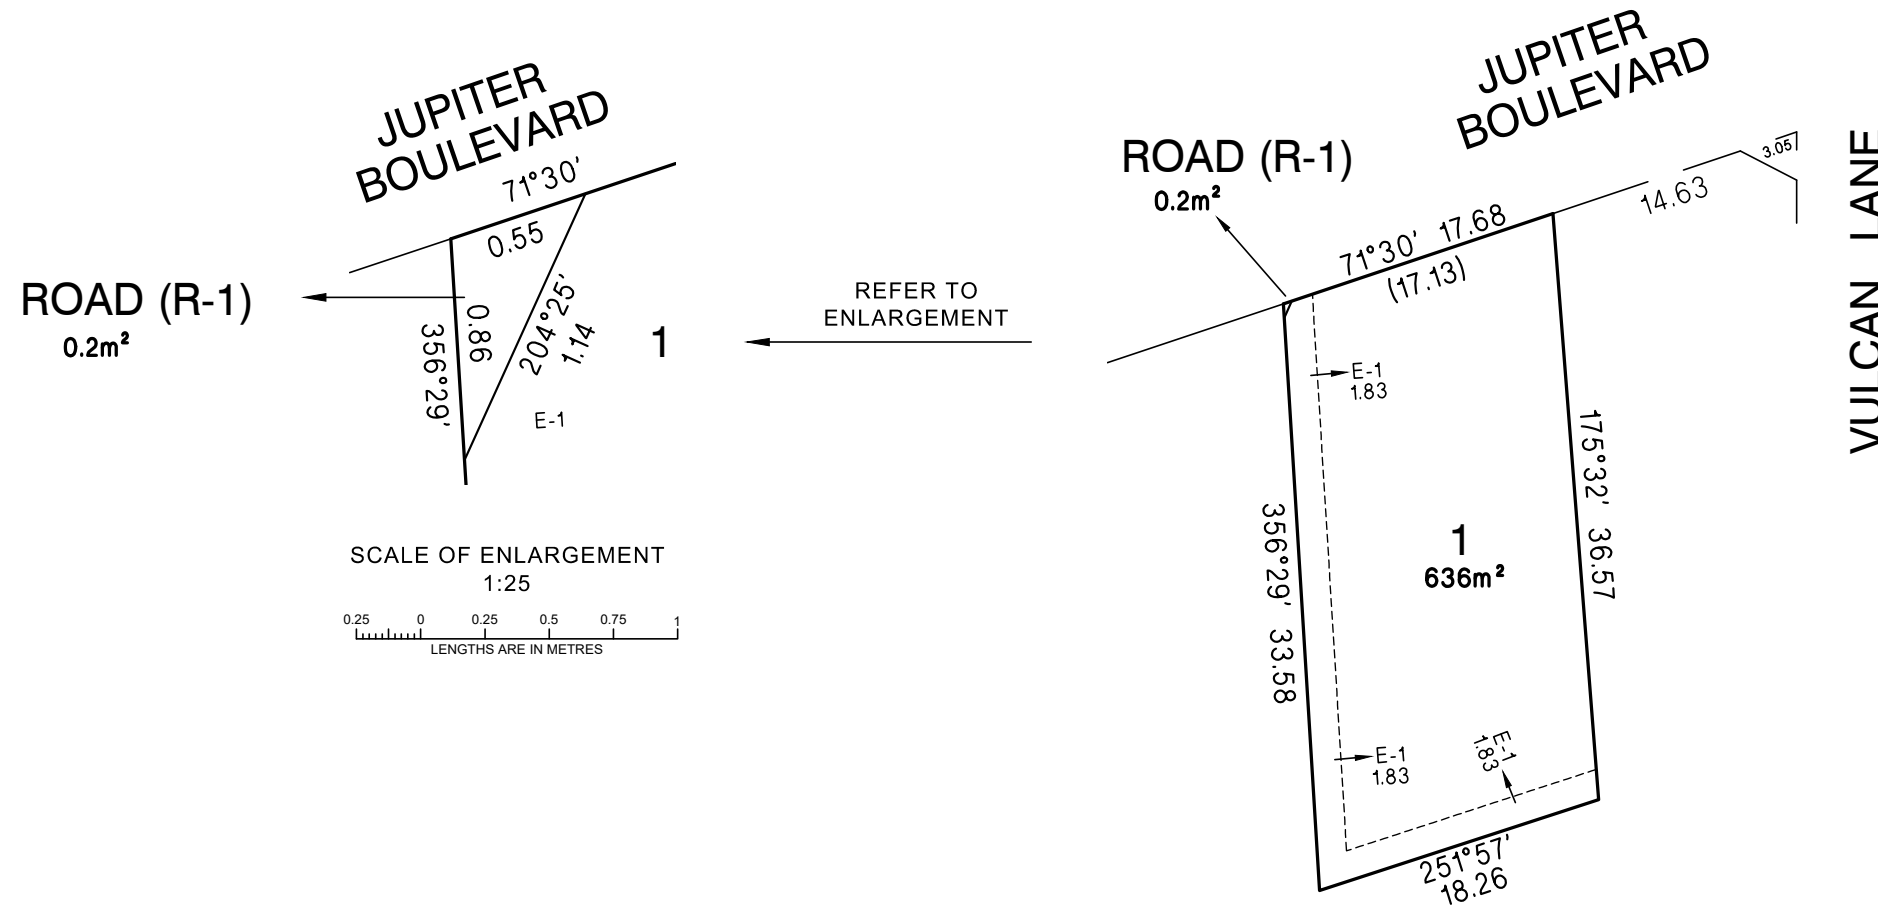

PS 908446W

71-73 McBride Avenue Wonthaggi Vic 3995
p: (03)5672 5117 e: dave@rasosurvey.com.au
52 Main Street Foster Vic 3960
p: (03)5682 2661 e: foster@rasosurvey.com.au
raso consulting surveyors

SCALE 1:400
LENGTHS ARE IN METRES

ORIGINAL SHEET SIZE: A3

SHEET 2

BENJAMIN THOMAS KING / VERSION 01