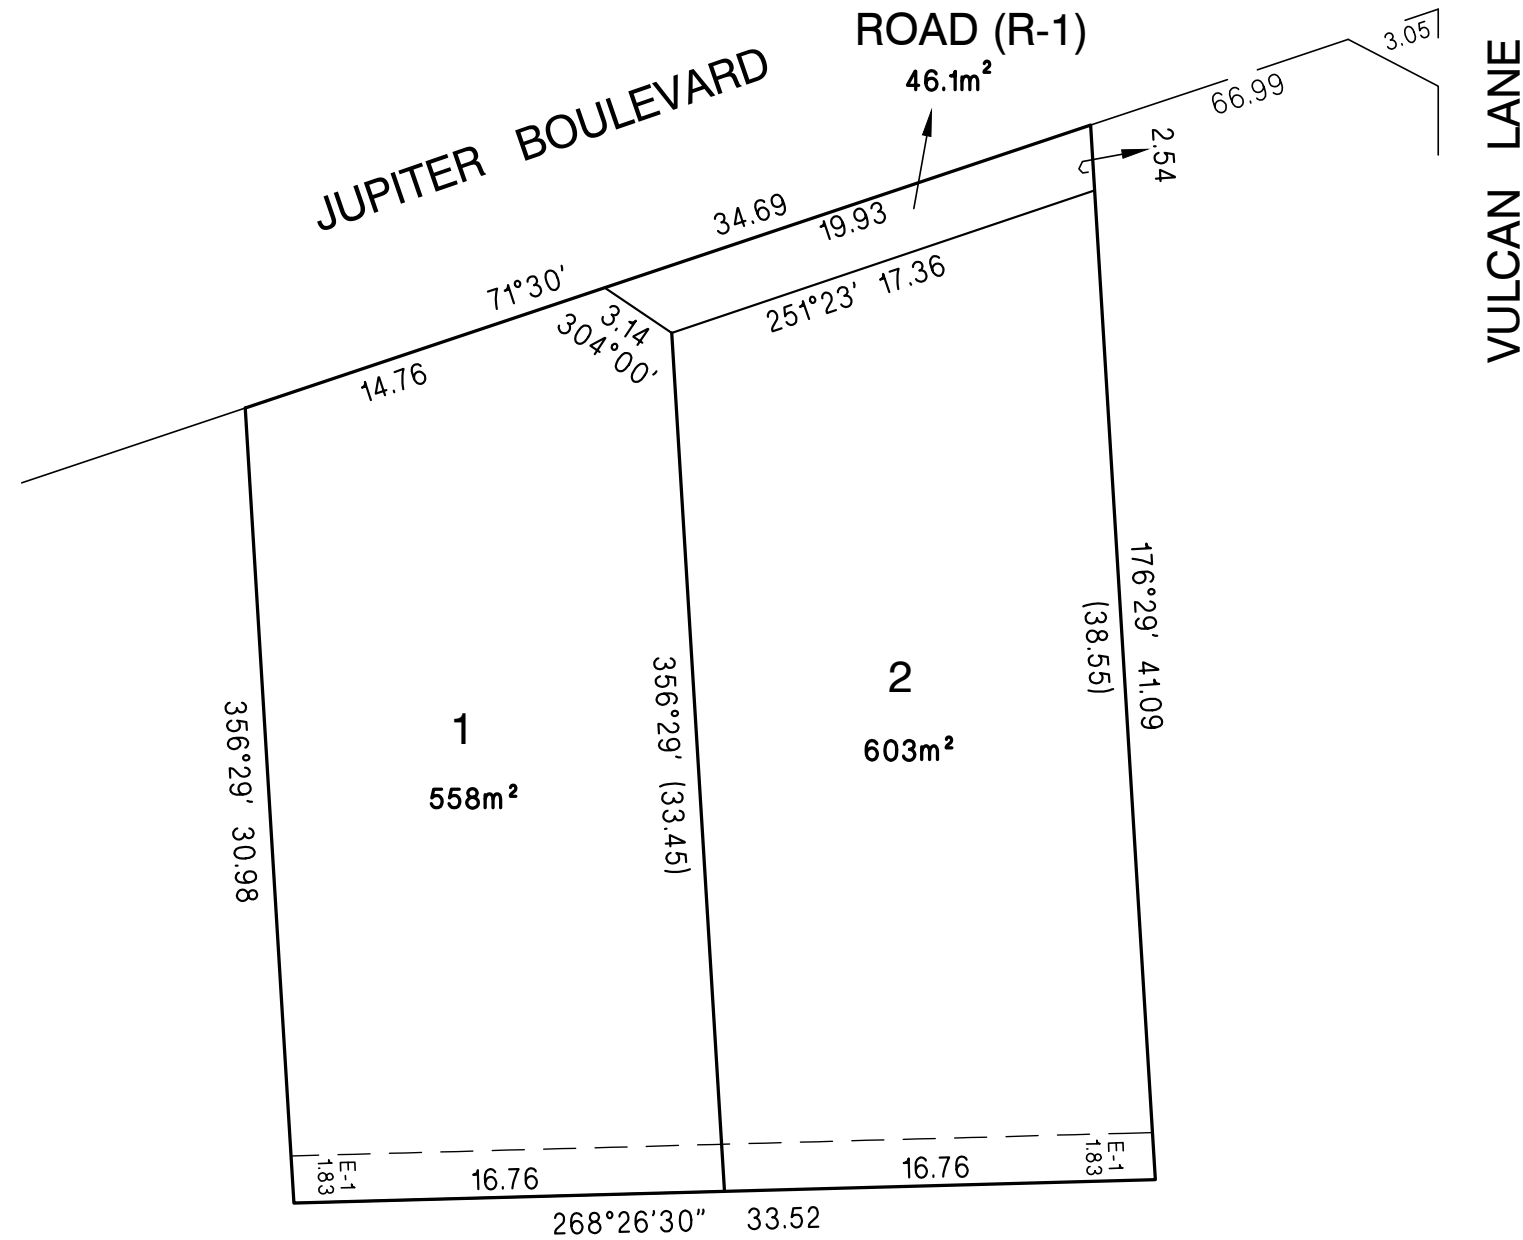

PS 908443D

 71-73 McBride Avenue Wonthaggi Vic 3995
 p: (03)5672 5117 e: dave@rasosurvey.com.au
 52 Main Street Foster Vic 3960
 p: (03)5682 2661 e: foster@rasosurvey.com.au
raso consulting surveyors

SCALE
1:250

ORIGINAL SHEET
SIZE: A3

SHEET 2

BENJAMIN THOMAS KING / VERSION 02