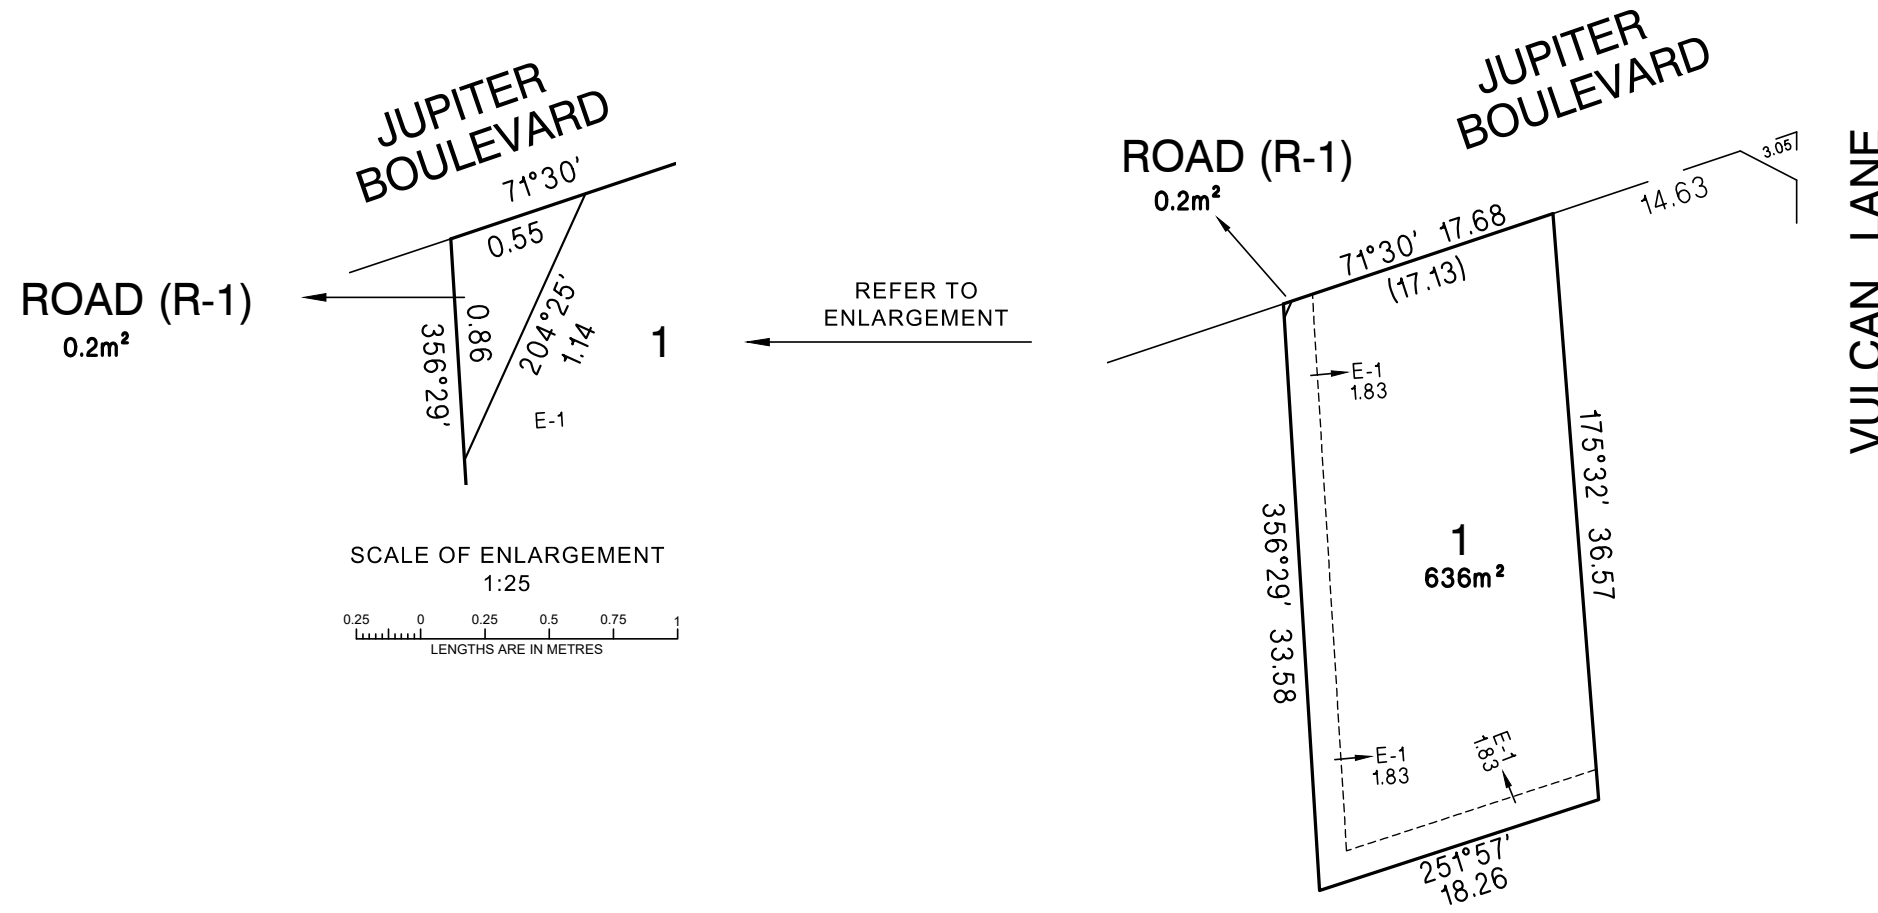

PS 908446W

71-73 McBride Avenue Wonthaggi Vic 3995
p: (03)5672 5117 e: dave@rasosurvey.com.au
52 Main Street Foster Vic 3960
p: (03)5682 2661 e: foster@rasosurvey.com.au
raso consulting surveyors

SCALE
1:400

ORIGINAL SHEET
SIZE: A3

SHEET 2

BENJAMIN THOMAS KING / VERSION 01