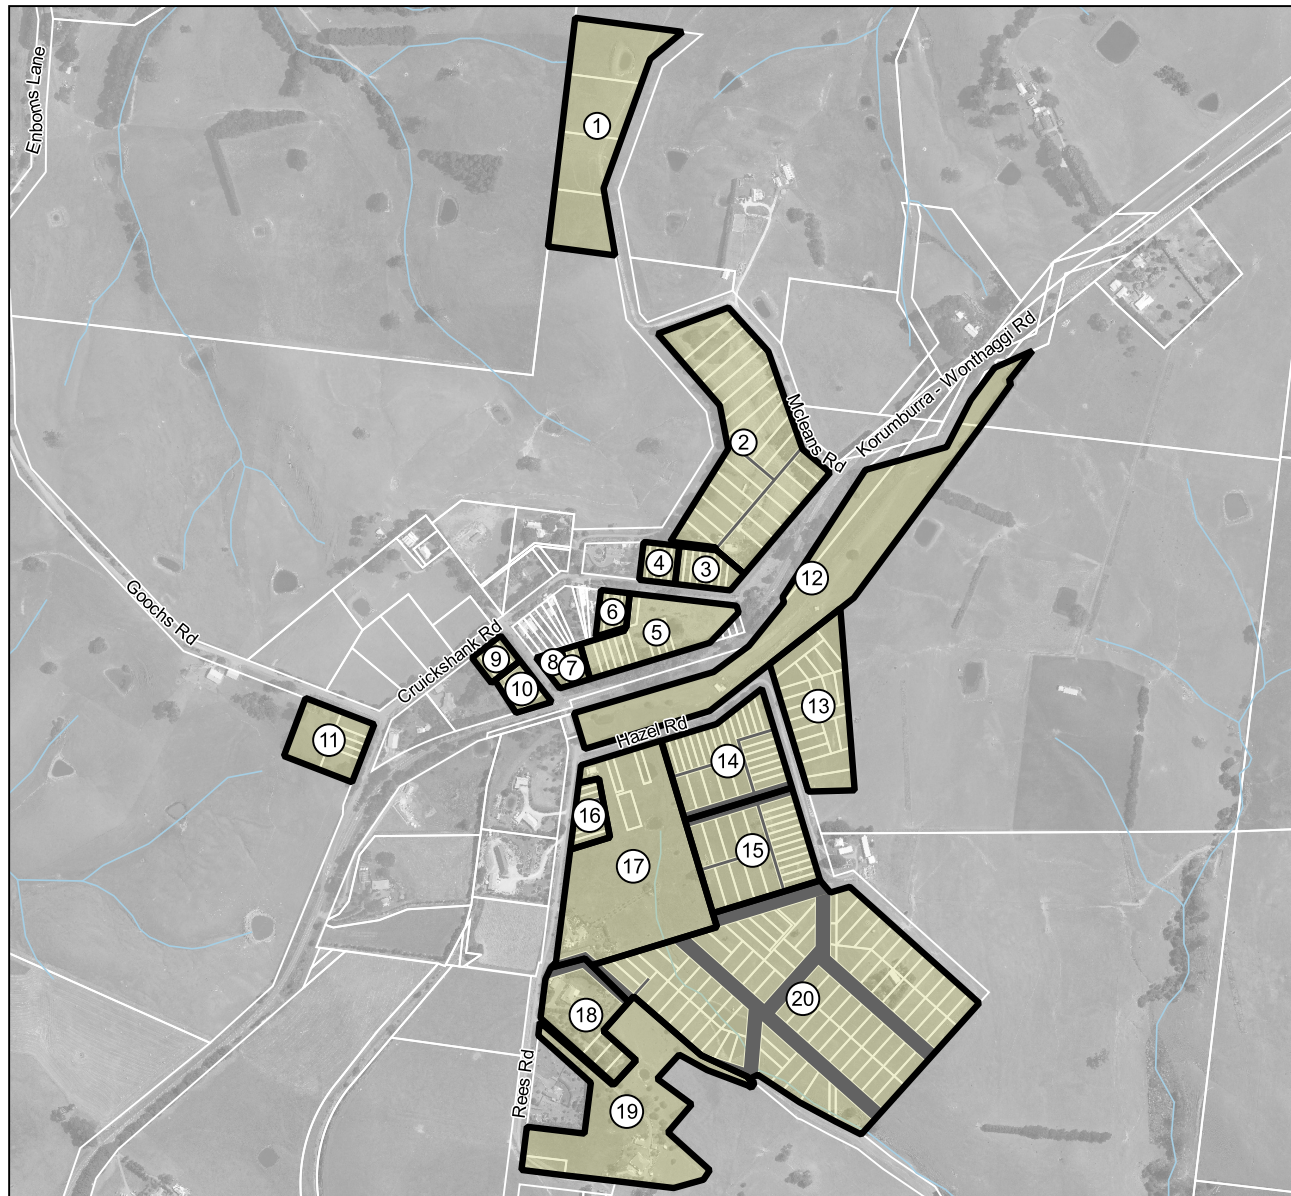

Figure 7

Jumbunna Restructure Plan

South Gippsland
Shire Council

Legend

-  Restructure Lot
-  Road Reserve to be included in Lot

Data Source
Vicmap as at February 2018
South Gippsland Shire Council