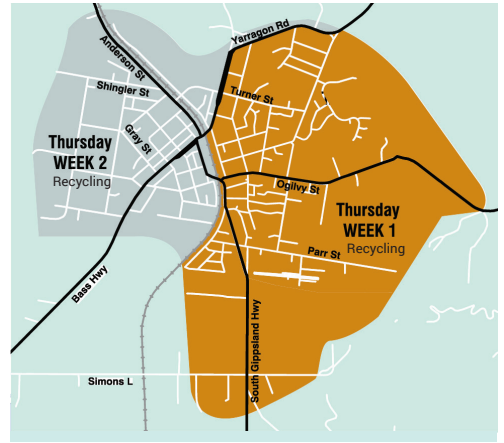

Korumburra

Leongatha

What items can go in my bins?

Recycling

- Rigid plastics codes 1 - 7.
- Cardboard and paper.
- Glass bottles and jars.
- Aerosols and tin cans.
- Aluminium foil and cans.

Garbage

- Household garbage.
- Food scraps.
- Clothing and fabric.
- Plastic bags, plastic wrap and polystyrene.

Green Waste

- Garden prunings.
- Grass clippings.
- Weeds.
- Noxious weeds.
- Small logs and raw timber off-cuts (up to 10cm in width and 30cm in length).
- Leaves.

- No plastic bags, plastic wrap and polystyrene.
- No pyrex, crockery or broken glass.
- No garbage.
- No green waste or food scraps.
- No nappies.
- No clothing or fabric.
- No electronic / electrical items.
- No batteries.
- No globes.
- No window glass.
- No drinking glasses.

- No recyclables.
- No green waste.
- No chemicals.
- No trade waste.
- No electronic / electrical items.
- No batteries.
- No light globes.
- No liquids.

- No household garbage or food scraps.
- No bricks, rubble, sand or dirt.
- No plastic bags.
- No plant pots.
- No large logs or stumps.
- No treated or painted timber.

Hard Waste Collections

Bookings for Council's annual Hard Waste Collection service are taken during July, August and September with collections undertaken in October. Fees apply. For more information, please visit: www.southgippsland.vic.gov.au

This information is current as at 1 January 2025. Changes to services may occur.

South Gippsland
Shire Council