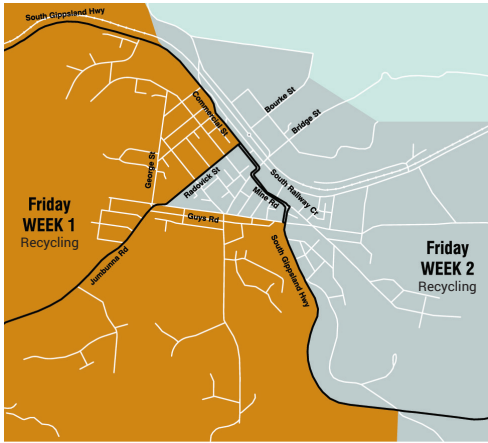

Korumburra

Leongatha

What items can go in my bins?

Recycling

- Rigid plastics codes 1 - 7.
- Cardboard and paper.
- Glass bottles and jars.
- Aerosols and tin cans.
- Aluminium foil and cans.

Garbage

- Household garbage.
- Food scraps.
- Clothing and fabric.
- Plastic bags, plastic wrap and polystyrene.

Green Waste

- Garden prunings.
- Grass clippings.
- Weeds.
- Noxious weeds.
- Small logs and raw timber off-cuts (up to 10cm in width and 30cm in length).
- Leaves.

- No plastic bags, plastic wrap and polystyrene.
- No pyrex, crockery or broken glass.
- No garbage.
- No green waste or food scraps.
- No nappies.
- No clothing or fabric.
- No electronic / electrical items.
- No batteries.
- No globes.
- No window glass.
- No drinking glasses.

- No recyclables.
- No green waste.
- No chemicals.
- No trade waste.
- No electronic / electrical items.
- No batteries.
- No light globes.
- No liquids.

- No household garbage or food scraps.
- No bricks, rubble, sand or dirt.
- No plastic bags.
- No plant pots.
- No large logs or stumps.
- No treated or painted timber.

Hard Waste Collections

Bookings for Council's annual Hard Waste Collection service are taken during July, August and September with collections undertaken in October. Fees apply. For more information, please visit: www.southgippsland.vic.gov.au

This information is current as at 1 January 2025. Changes to services may occur.

South Gippsland
Shire Council